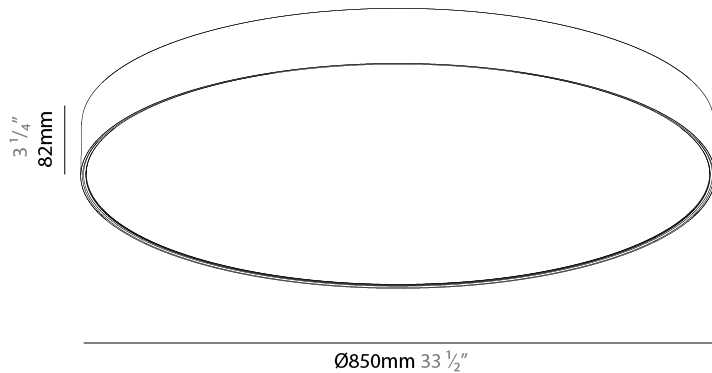

GENERAL

Series: Sign EVO
Partner: Prolicht
Division: Architectural
Installation: Surface
Product Type: Ceiling Surface
Mounting Location: Ceiling
Light Distribution: Direct

PHYSICAL

Shape: Round
Diameter (mm): 850
Diameter (in): 33 ⁷/₁₆
Height (mm): 82
Height (in): 3 ¹/₄
Weight (kg): 8.8
Diffuser: PMMA - Opal / Microprism / Clear Microprism
Fixture Finish: SSR / BKV / CWI / CRY / HAB / UFT / ITA / RUA / FTG / MYG / LOD / PUS / FRO / FUP / KIA / POP / BLS / SPG / MEY / GOH / CHC / COM / ABZ / JAG / OBR / MOS / ROR
Fixture Material: PMMA / Extruded Aluminum / Steel

ELECTRICAL

Lamp Type: LED (Zhaga Standard)
Input Wattage (W): 96
Total Output Wattage (W): 82.4
Dimming: Tri-Mode (Non-Dimming and Phase Dimming (120Vac only) and 0-10V Dimming)
Driver Included: Yes
Driver Location: Integrated
Driver Type: Constant Current - Universal
Driver Class: Class 2
Input Voltage (V): 120
Constant Current (MA): 1400mA
Upon Request: DALI Dimming / MATTER Dimming

LED

Color Temperature (°K): 2700 / 3000 / 3500 / 4000
Max. Delivered Lumen (lm): Max 14543
Nominal Lumen (lm): Max 16157
CRI: >90 CRI
Lamp Life (hrs): 50000

OPTICAL

RATINGS AND CERTIFICATIONS

Certified By: Certified for North American Standards
IP rating: IP40
Glare Rating: ≤ 19