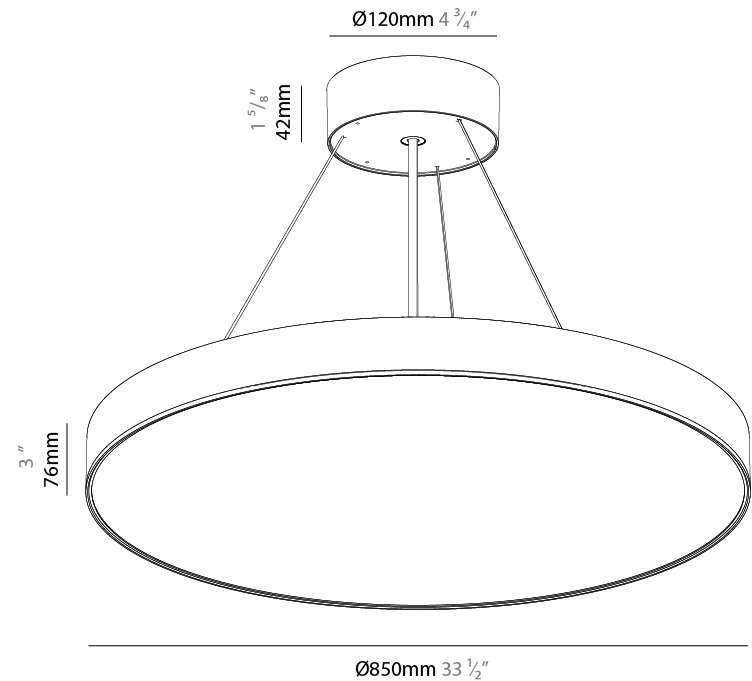

GENERAL

Series: Sign EVO
Partner: Prolicht
Division: Architectural
Installation: Suspension
Product Type: Pendant
Mounting Location: Ceiling
Light Distribution: Direct

PHYSICAL

Shape: Round
Diameter (mm): 850
Diameter (in): 33 7/16
Height (mm): 82
Height (in): 3 1/4
Weight (kg): 8.8
Diffuser: PMMA - Opal / Microprism / Clear Microprism
Fixture Finish: SSR / BKV / CWI / CRY / HAB / UFT / ITA / RUA / FTG / MYG / LOD / PUS / FRO / FUP / KIA / POP / BLS / SPG / MEY / GOH / CHC / COM / ABZ / JAG / OBR / MOS / ROR
Fixture Material: PMMA / Extruded Aluminum / Steel
Cable Details: 2000mm or 6000mm Transparent Cable

ELECTRICAL

Lamp Type: LED (Zhaga Standard)
Input Wattage (W): 96
Total Output Wattage (W): 82.4
Dimming: Tri-Mode (Non-Dimming and Phase Dimming (120Vac only) and 0-10V Dimming)
Driver Included: Yes
Driver Location: Integrated
Driver Type: Constant Current - Universal
Driver Class: Class 2
Input Voltage (V): 120
Constant Current (mA): 1400mA
Upon Request: MATTER Dimming / DALI Dimming (Remote)

LED

Color Temperature (°K): 2700 / 3000 / 3500 / 4000
Max. Delivered Lumen (lm): Max 14543
Nominal Lumen (lm): Max 16157
CRI: >90 CRI
Lamp Life (hrs): 50000

OPTICAL

RATINGS AND CERTIFICATIONS

Certified By: Certified for North American Standards
IP rating: IP40