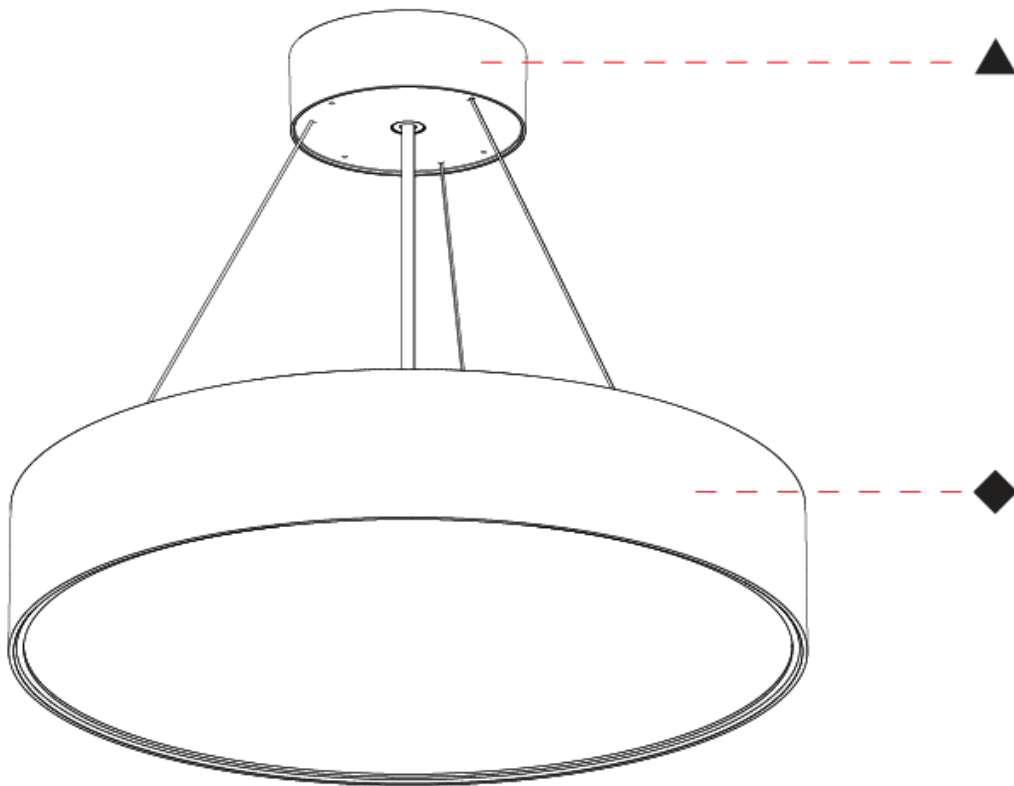

SIGN EVO SUSPENSION

A3001102-

PROJECT _____

TYPE _____

SPECIFIER _____

QUANTITY _____

DATE _____

A