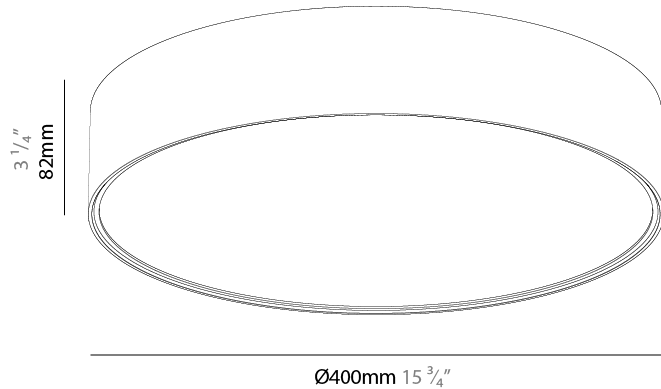

GENERAL

Series: Sign EVO
Partner: Prolicht
Division: Architectural
Installation: Surface
Product Type: Ceiling Surface
Mounting Location: Ceiling
Light Distribution: Direct

PHYSICAL

Shape: Round
Diameter (mm): 395
Diameter (in): 15 1/2
Height (mm): 82
Height (in): 3 1/4
Weight (kg): 4.2
Diffuser: PMMA - Opal / Microprism / Clear Microprism
Fixture Finish: SSR / BKV / CWI / CRY / HAB / UFT / ITA / RUA / FTG / MYG / LOD / PUS / FRO / FUP / KIA / POP / BLS / SPG / MEY / GOH / CHC / COM / ABZ / JAG / OBR / MOS / ROR
Fixture Material: PMMA / Extruded Aluminum / Steel

ELECTRICAL

Lamp Type: LED (Zhaga Standard)
Input Wattage (W): 26.5
Total Output Wattage (W): 22.7
Dimming: Tri-Mode (Non-Dimming and Phase Dimming (120Vac only) and 0-10V Dimming)
Driver Included: Yes
Driver Location: Integrated
Driver Type: Constant Current - Universal
Driver Class: Class 2
Input Voltage (V): 120
Constant Current (mA): 700mA
Upon Request: DALI Dimming / MATTER Dimming

LED

Color Temperature (°K): 2700 / 3000 / 3500 / 4000
Max. Delivered Lumen (lm): Max 4071
Nominal Lumen (lm): Max 4704
CRI: >90 CRI
Lamp Life (hrs): 50000

OPTICAL

RATINGS AND CERTIFICATIONS

Certified By: Certified for North American Standards
IP rating: IP40