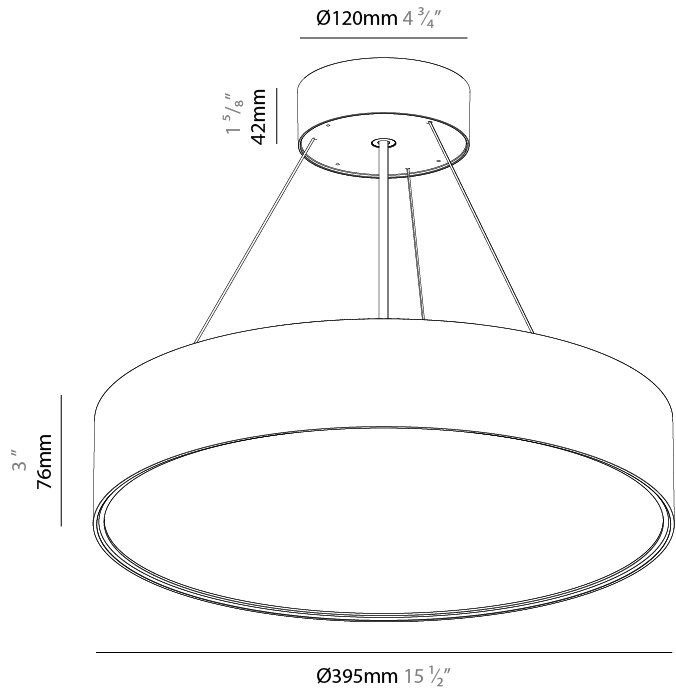

GENERAL

Series: Sign EVO
Partner: Prolicht
Division: Architectural
Installation: Suspension
Product Type: Pendant
Mounting Location: Ceiling
Light Distribution: Direct / Indirect

PHYSICAL

Shape: Round
Diameter (mm): 395
Diameter (in): 15 1/2
Height (mm): 82
Height (in): 3 3/4
Weight (kg): 4.2
Diffuser: PMMA - Opal / Microprism / Clear Microprism
Fixture Finish: SSR / BKV / CWI / CRY / HAB / UFT / ITA / RUA / FTG / MYG / LOD / PUS / FRO / FUP / KIA / POP / BLS / SPG / MEY / GOH / CHC / COM / ABZ / JAG / OBR / MOS / ROR
Fixture Material: PMMA / Extruded Aluminum / Steel
Cable Details: 2000mm or 6000mm Transparent Cable

ELECTRICAL

Lamp Type: LED (Zhaga Standard)
Input Wattage (W): 33.8
Total Output Wattage (W): 30.9
Dimming: Tri-Mode (Non-Dimming and Phase Dimming (120Vac only) and 0-10V Dimming)
Driver Included: Yes
Driver Location: Integrated
Driver Type: Constant Current - Universal
Driver Class: Class 2
Input Voltage (V): 120
Constant Current (mA): 350mA & 700mA
Upon Request: MATTER Dimming / DALI Dimming (Remote)

LED

Color Temperature (°K): 2700 / 3000 / 3500 / 4000
Max. Delivered Lumen (lm): Max 5170 (4071 Dir / 1100Ind)
Nominal Lumen (lm): Max 5971
CRI: >90 CRI
Lamp Life (hrs): 50000

OPTICAL

RATINGS AND CERTIFICATIONS

Certified By: Certified for North American Standards
IP rating: IP40

PROJECT
TYPE
SPECIFIER
QUANTITY
DATE