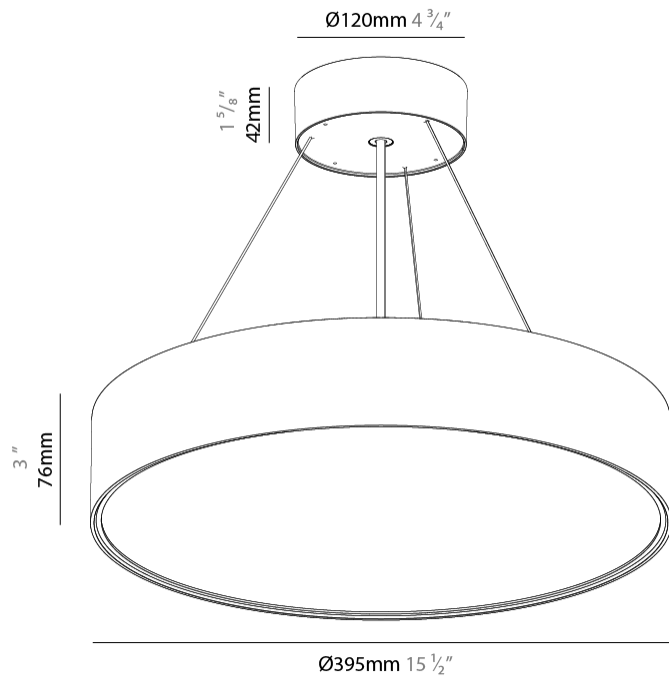

GENERAL

Series: Sign EVO
Partner: Prolicht
Division: Architectural
Installation: Suspension
Product Type: Pendant
Mounting Location: Ceiling
Light Distribution: Direct

PHYSICAL

Shape: Round
Diameter (mm): 395
Diameter (in): 15 1/2
Height (mm): 82
Height (in): 3 1/4
Weight (kg): 4.2
Diffuser: PMMA - Opal / Microprism / Clear Microprism
Fixture Finish: SSR / BKV / CWI / CRY / HAB / UFT / ITA / RUA / FTG / MYG / LOD / PUS / FRO / FUP / KIA / POP / BLS / SPG / MEY / GOH / CHC / COM / ABZ / JAG / OBR / MOS / ROR
Fixture Material: PMMA / Extruded Aluminum / Steel
Cable Details: 2000mm or 6000mm Transparent Cable

ELECTRICAL

Lamp Type: LED (Zhaga Standard)
Input Wattage (W): 26.5
Total Output Wattage (W): 22.7
Dimming: Tri-Mode (Non-Dimming and Phase Dimming (120Vac only) and 0-10V Dimming)
Driver Included: Yes
Driver Location: Integrated
Driver Type: Constant Current - Integral
Driver Class: Class 2
Input Voltage (V): 120
Constant Current (mA): 700mA
Upon Request: MATTER Dimming / DALI Dimming (Remote)

LED

Color Temperature (°K): 2700 / 3000 / 3500 / 4000
Max. Delivered Lumen (lm): Max 4071
Nominal Lumen (lm): Max 4704
CRI: >90 CRI
Lamp Life (hrs): 50000

OPTICAL

RATINGS AND CERTIFICATIONS

Certified By: Certified for North American Standards
IP rating: IP40