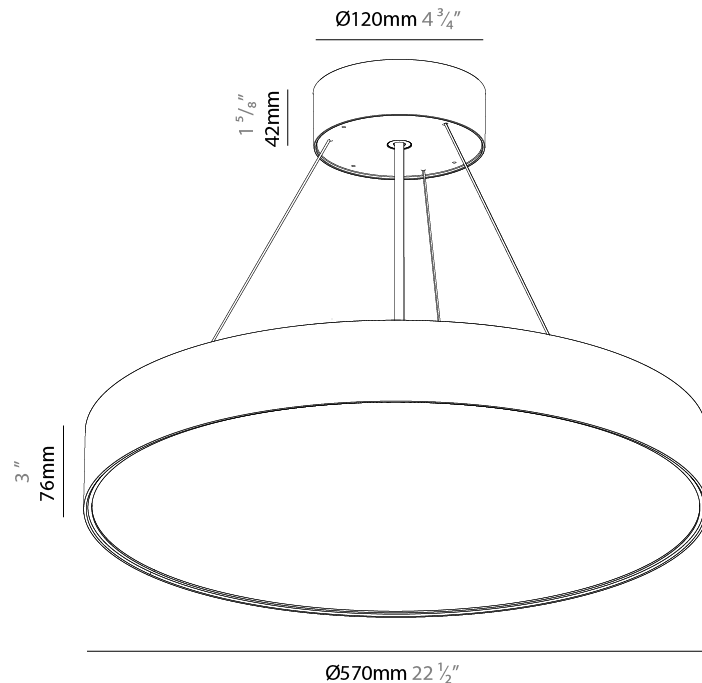

GENERAL

Series: Sign EVO
Partner: Prolicht
Division: Architectural
Installation: Suspension
Product Type: Pendant
Mounting Location: Ceiling
Light Distribution: Direct

PHYSICAL

Shape: Round
Diameter (mm): 570
Diameter (in): 22 7/16
Height (mm): 82
Height (in): 3 1/4
Weight (kg): 6.5
Diffuser: PMMA - Opal / Microprism / Clear Microprism
Fixture Finish: SSR / BKV / CWI / CRY / HAB / UFT / ITA / RUA / FTG / MYG / LOD / PUS / FRO / FUP / KIA / POP / BLS / SPG / MEY / GOH / CHC / COM / ABZ / JAG / OBR / MOS / ROR
Fixture Material: PMMA / Extruded Aluminum / Steel
Cable Details: 2000mm or 6000mm Transparent Cable

ELECTRICAL

Lamp Type: LED (Zhaga Standard)
Input Wattage (W): 52.6
Total Output Wattage (W): 45.7
Dimming: Tri-Mode (Non-Dimming and Phase Dimming (120Vac only) and 0-10V Dimming)
Driver Included: Yes
Driver Location: Integrated
Driver Type: Constant Current - Universal
Driver Class: Class 2
Input Voltage (V): 120
Constant Current (mA): 700mA
Upon Request: MATTER Dimming / DALI Dimming (Remote)

LED

Color Temperature (°K): 2700 / 3000 / 3500 / 4000
Max. Delivered Lumen (lm): Max 8256
Nominal Lumen (lm): Mxa 9408
CRI: >90 CRI
Lamp Life (hrs): 50000

OPTICAL

RATINGS AND CERTIFICATIONS

Certified By: Certified for North American Standards
IP rating: IP40